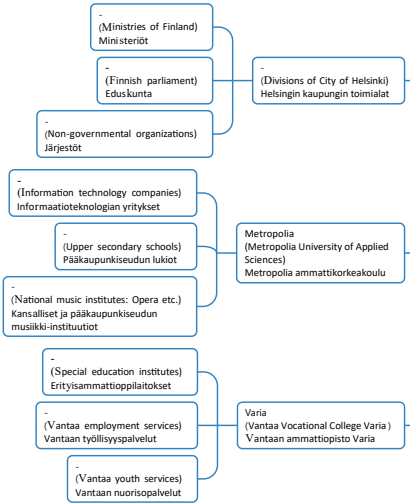

**Finnish LeadVET network
Suomen LeadVET verkosto**

Company: -
(Social Services, Health Care and Rescue Services Division)
Sosiaali-, terveys- ja pelastustoimiala, Helsingin kaupunki

VET-School: Stadin AO
(Helsinki Vocational College and Adult Institute)
Stadin ammatti- ja aikuisopisto

TEVET Institution: -
(Haaga-Helia University of Applied Sciences)
Haaga-Helia ammattikorkeakoulu