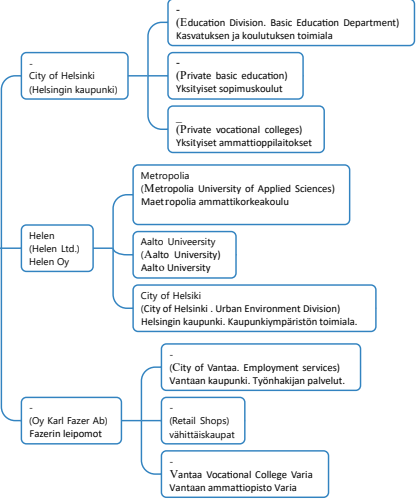

**Finnish LeadVET network
Suomen LeadVET verkosto**

Company: -
(Social Services, Health Care and Rescue Services Division)
Sosiaali-, terveys- ja pelastustoimiala, Helsingin kaupunki

VET-School: Stadin AO
(Helsinki Vocational College and Adult Institute)
Stadin ammatti- ja aikuisopisto

TEVET Institution: -
(Haaga-Helia University of Applied Sciences)
Haaga-Helia ammattikorkeakoulu